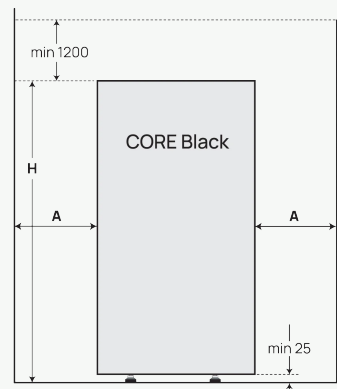

Electric heater CORE BLACK

CORE BLACK compact sauna heater provides simplicity and design, and its build makes it perfect for apartment saunas or other smaller sauna spaces while providing a pleasant, soft steam. The Core is fast-heating and has the added benefit of an extremely short safety distance (4cm from the stove exterior), so the risk of burning oneself is almost non-existent.

ALSO REQUIRED:

- Stones
- Touch screen control unit

OPTIONS:

- Embedding flange

CORE BLACK technical data

HEATER	6kW	9kW	10.5kW
Sauna room	6 - 10 m ³	9 - 15 m ³	10 - 20 m ³
Stone capacity	30 kg	30 kg	30 kg
Weight	19 kg	19 kg	19 kg
Height	830 mm	830 mm	830 mm
Width	400 mm	400 mm	400 mm
Depth	400 mm	400 mm	400 mm
POWER			
Supply voltage	3/N ~ 400 V*	3/N ~ 400 V*	3/N ~ 400 V*
Amperage	10 A	16 A	16 A
SAFETY DISTANCE			
A	40 mm	40 mm	40 mm
B	480 mm	480 mm	480 mm

*In the case of a 230 1N connection, an analogous connection is made to the 3-phase. The heating circuits must be connected before the circuit breaker.

© ALL RIGHTS RESERVED - HUUM Sauna OÜ 2020

wellnesswares