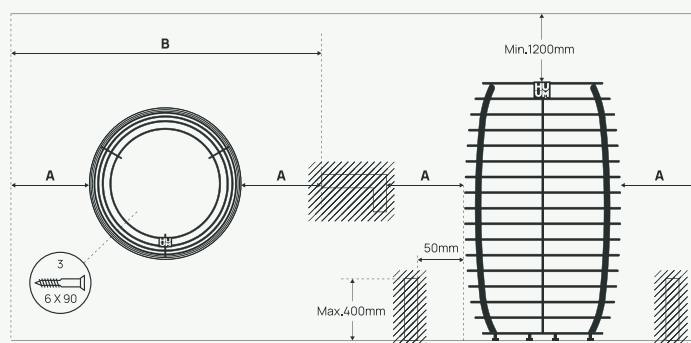

ALSO REQUIRED:

- Stones
- Control unit

OPTIONS:

- Air tunnel
- Safety railing
- Embedding flange
- Heating reflector

HIVE Mini technical data

HEATER	6kW	9kW	10.5kW
Sauna room	5-8 m ³	9-15 m ³	10-20 m ³
Stone capacity	170 kg	170 kg	170 kg
Weight	14 kg	16 kg	16 kg
Height	750 mm	750 mm	750 mm
Diameter	460 mm	460 mm	460 mm
POWER			
Supply voltage	3/N ~ 400 V*	3/N ~ 400 V*	3/N ~ 400 V*
Amperage	10 A	16 A	16 A
SAFETY DISTANCE **			
A	60 mm	90 mm	110 mm
B	580 mm	640 mm	680 mm