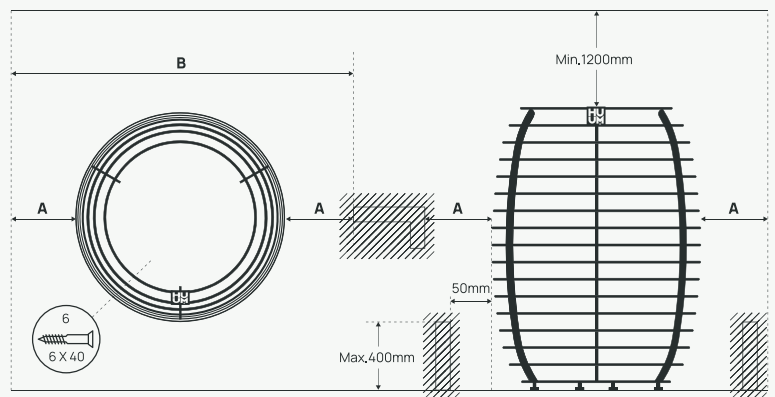

HIVE also comes in a slimmer Hive Mini which is suited to smaller sauna rooms.

ALSO REQUIRED:

- Stones
- Control unit

OPTIONS:

- Air tunnel
- Safety railing
- Embedding flange
- Heating reflector

HIVE technical data

HEATER	12kW	15kW	18kW
Sauna room	12 - 25 m ³	15 - 30 m ³	18 - 35 m ³
Stone capacity	270 kg	270 kg	270 kg
Weight	20 kg	20 kg	22 kg
Height	750 mm	750 mm	750 mm
Diameter	560 mm	560 mm	560 mm
POWER			
Supply voltage	3/N ~ 400 V	3/N ~ 400 V	3/N ~ 400 V
Amperage	20 A	25 A	32 A
SAFETY DISTANCE *			
A	120 mm	150 mm	180 mm
B	800 mm	860 mm	920 mm